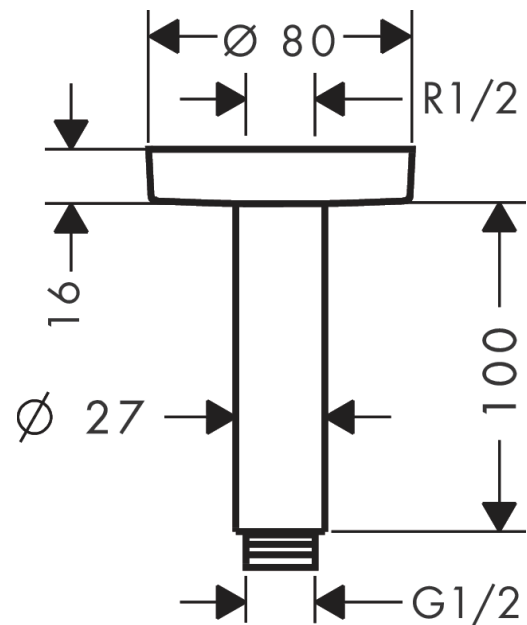

Ceiling connector S 10 cm

Surfaces: **Matt White** Article Number: **27393700**

Description

product features

- length: 100 mm
- shaft \varnothing : 27 mm
- purpose of use: also usable as an extension
- installation type: exposed installation
- material: brass
- connection type: G $\frac{1}{2}$ NPT
- connection thread G $\frac{1}{2}$
- connection dimension DN15

Design awards

Product image

Scale drawing

Ceiling connector S 10 cm

Surfaces: **Matt White** Article Number: **27393700**

Exploded Drawing

Year of production: >12/20

Ceiling connector S 10 cm

Surfaces: **Matt White** Article Number: **27393700**

Spare part list

Year of production: >12/20

Pos.	Description	Article Number	Price	PU
1	connecting thread	95188000	-	1
2	mounting kit	95208000	-	1
3	O-ring 34x2	98383000	-	1
4	escutcheon Ø 80 mm	92122700	-	1
5	shower arm	27479XXX	> € 68,78	-
6	O-ring 16x2	98133000	-	1