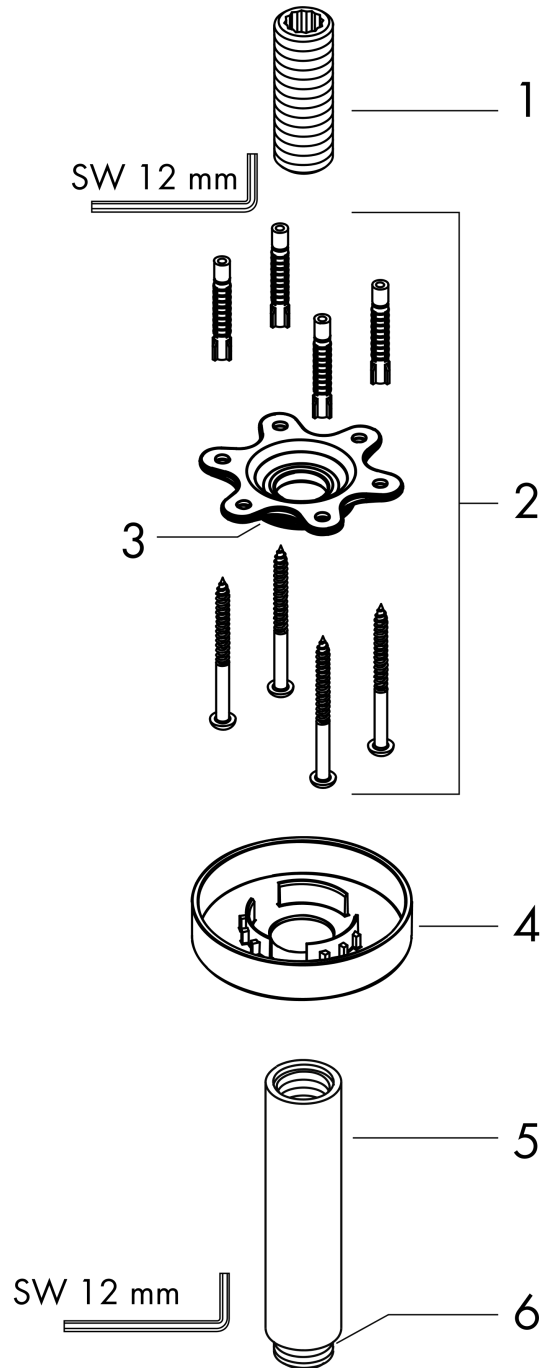

Ceiling connector S 10 cm

Surfaces: **Matt White** Article Number: **27393700**

Description

product features

- length: 100 mm
- shaft \varnothing : 27 mm
- purpose of use: also usable as an extension
- installation type: exposed installation
- material: brass
- connection type: G $\frac{1}{2}$ NPT
- connection thread G $\frac{1}{2}$
- connection dimension DN15

Design awards

Product image

Scale drawing

Ceiling connector S 10 cm

Surfaces: **Matt White** Article Number: **27393700**

Exploded Drawing

Year of production: >12/20

Ceiling connector S 10 cm

Surfaces: **Matt White** Article Number: **27393700**

Spare part list

Year of production: >12/20

Pos.	Description	Article Number	Price	PU
1	connecting thread	95188000	-	1
2	mounting kit	95208000	-	1
3	O-ring 34x2	98383000	-	1
4	escutcheon Ø 80 mm	92122700	-	1
5	shower arm	27479XXX	> € 68,78	-
6	O-ring 16x2	98133000	-	1